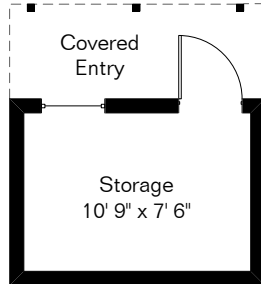

The square footages and room size information are deemed to be reliable but are not guaranteed and should be independently verified. This drawing is for marketing purposes only.

# 6142 E Juarez St

Presented by Diane Marzonie

Long Realty Company

(520) 904-1610

Living Area 1,431 Sq Ft  
Storage 107 Sq Ft  
Storage Shed 129 Sq Ft

Site Visit March 2023

Copyright 2023 Floor Plans First! LLC  
All Rights Reserved.