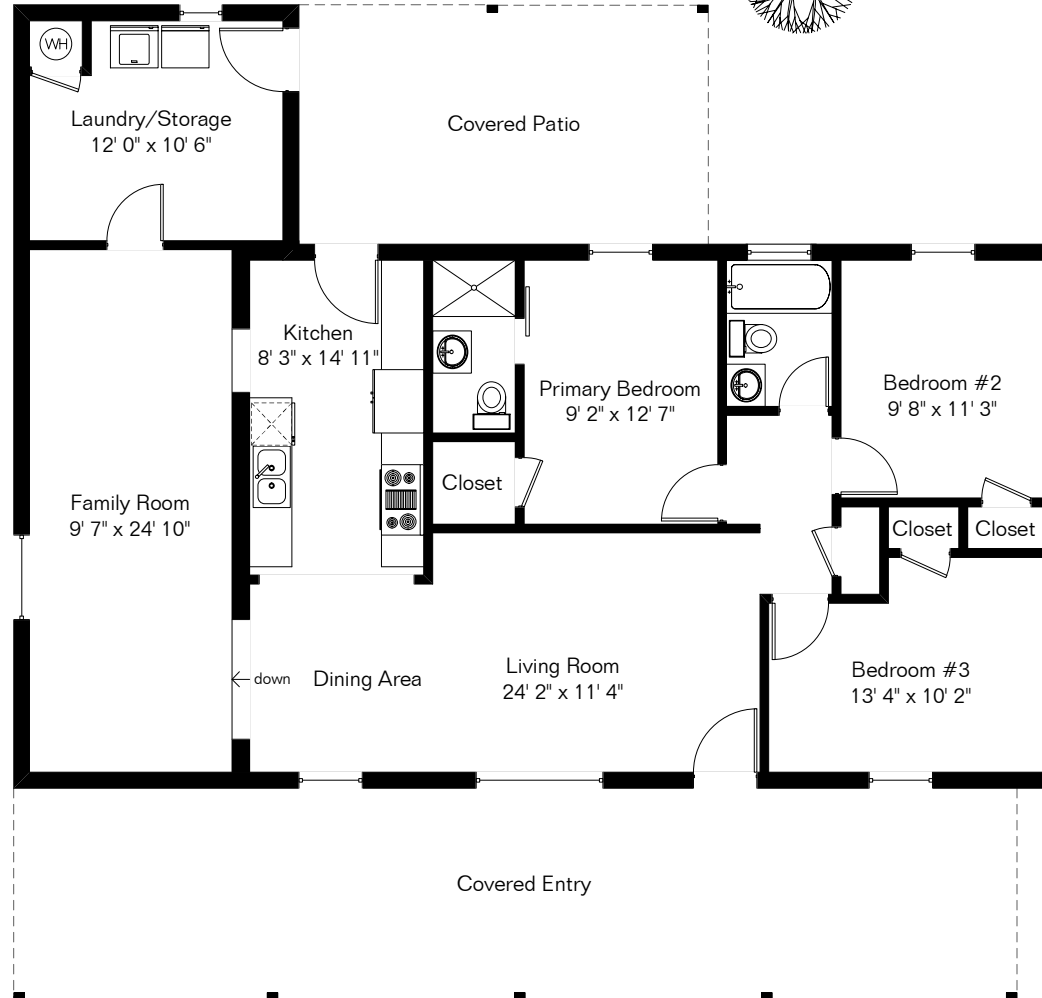

The square footages and room size information are deemed to be reliable but are not guaranteed and should be independently verified. This drawing is for marketing purposes only.

# 6142 E Juarez St

Presented by Diane Marzonie

Long Realty Company

(520) 904-1610

Living Area 1,431 Sq Ft  
Storage 107 Sq Ft  
Storage Shed 129 Sq Ft

Site Visit March 2023

Copyright 2023 Floor Plans First! LLC  
All Rights Reserved.